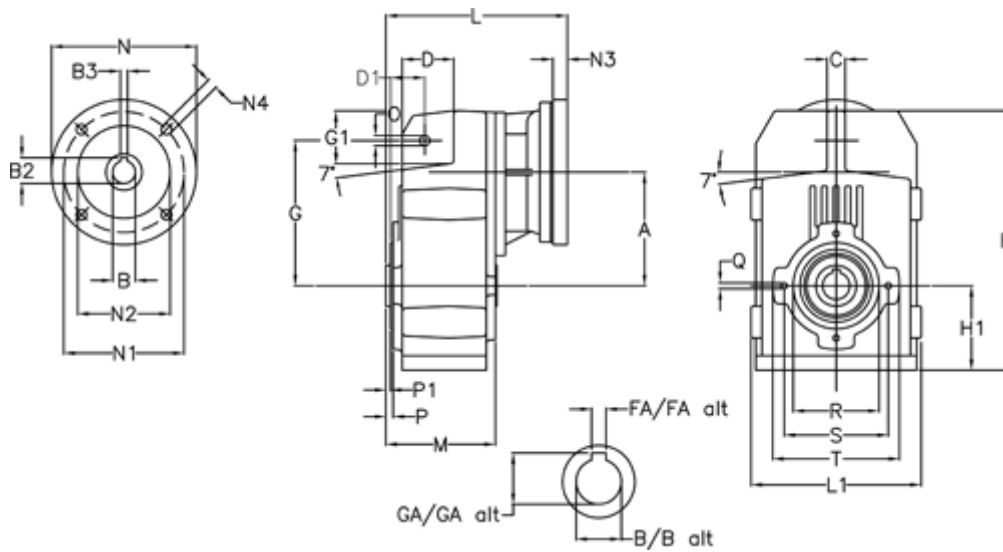

# Data Sheet

Article number: 29560400674240  
 Description: Shaft mounted gear  
 A412H40-6,7-P100B5

## Measures

A = 175.75	FA = 12	M = 144.0	Q = M12x19
B = 40	G = 218	N = 250	R = 130
B1 = 28	G1 = 97.5	N1 = 215	S = 165
B2 = 31.3	GA = 43.0	N2 = 180	T = 200
B3 = 8	H = 389.0	N4 = M12x16	
C = 16	H1 = 116.0	O = 14	
D = 79.0	L = 275.5	P = 7.5	
D1 = 56.5	L1 = 242	P1 = 3.5	